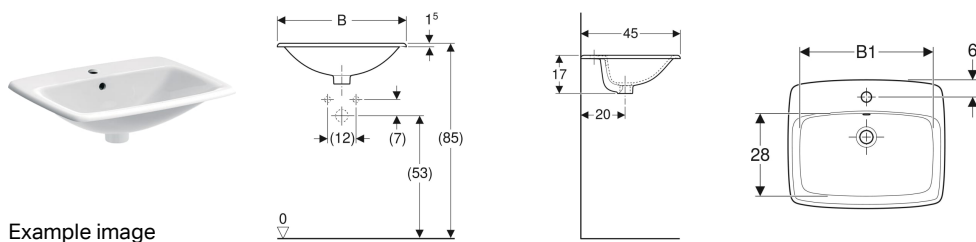

## Geberit Selnova Square countertop washbasin

Example image

### Application purposes

- For mounting in washtops from above

### Scope of delivery

- Countertop washbasins

Art. no.	Colour / surface	Tap hole	Overflow	B	B1	H	T
500.306.01.1	white	central	visible	55 cm	46 cm	17 cm	45 cm
500.307.01.1	white	central	visible	60 cm	50 cm	17 cm	45 cm